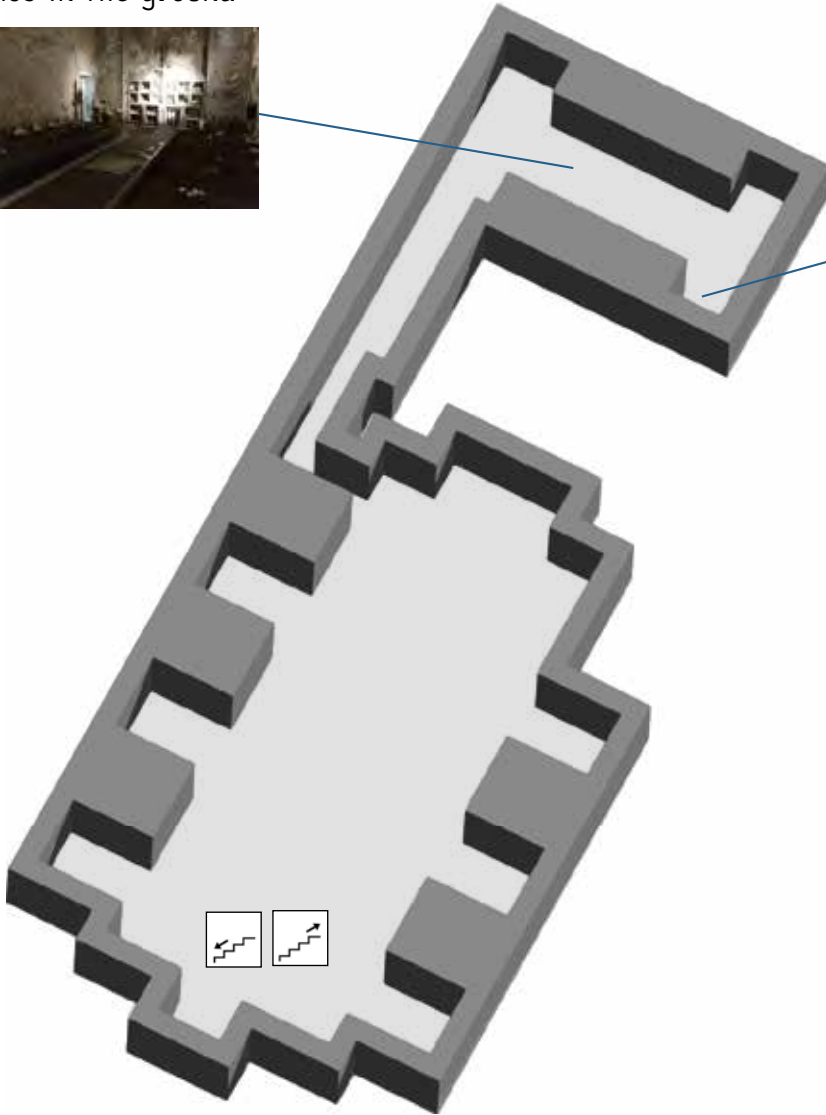

## Legenda

- 1 **Madonna delle Anime purganti**
- 2 **Giulio Mastrilli statue**
- 3 **High altar balustrade**
- 4 **Morte di San Giuseppe**
- 5 **Opera Pia Museum**
- 6 **Morte di Sant'Alessio**

Bathrooms on upper floors.

If you need help to find the bathrooms,  
ask the persons with a badge.

Ticket office

Church shop

Stairs

Lift

Bathrooms

## The lower church

Tombs in the ground

7 Altarino di Lucia